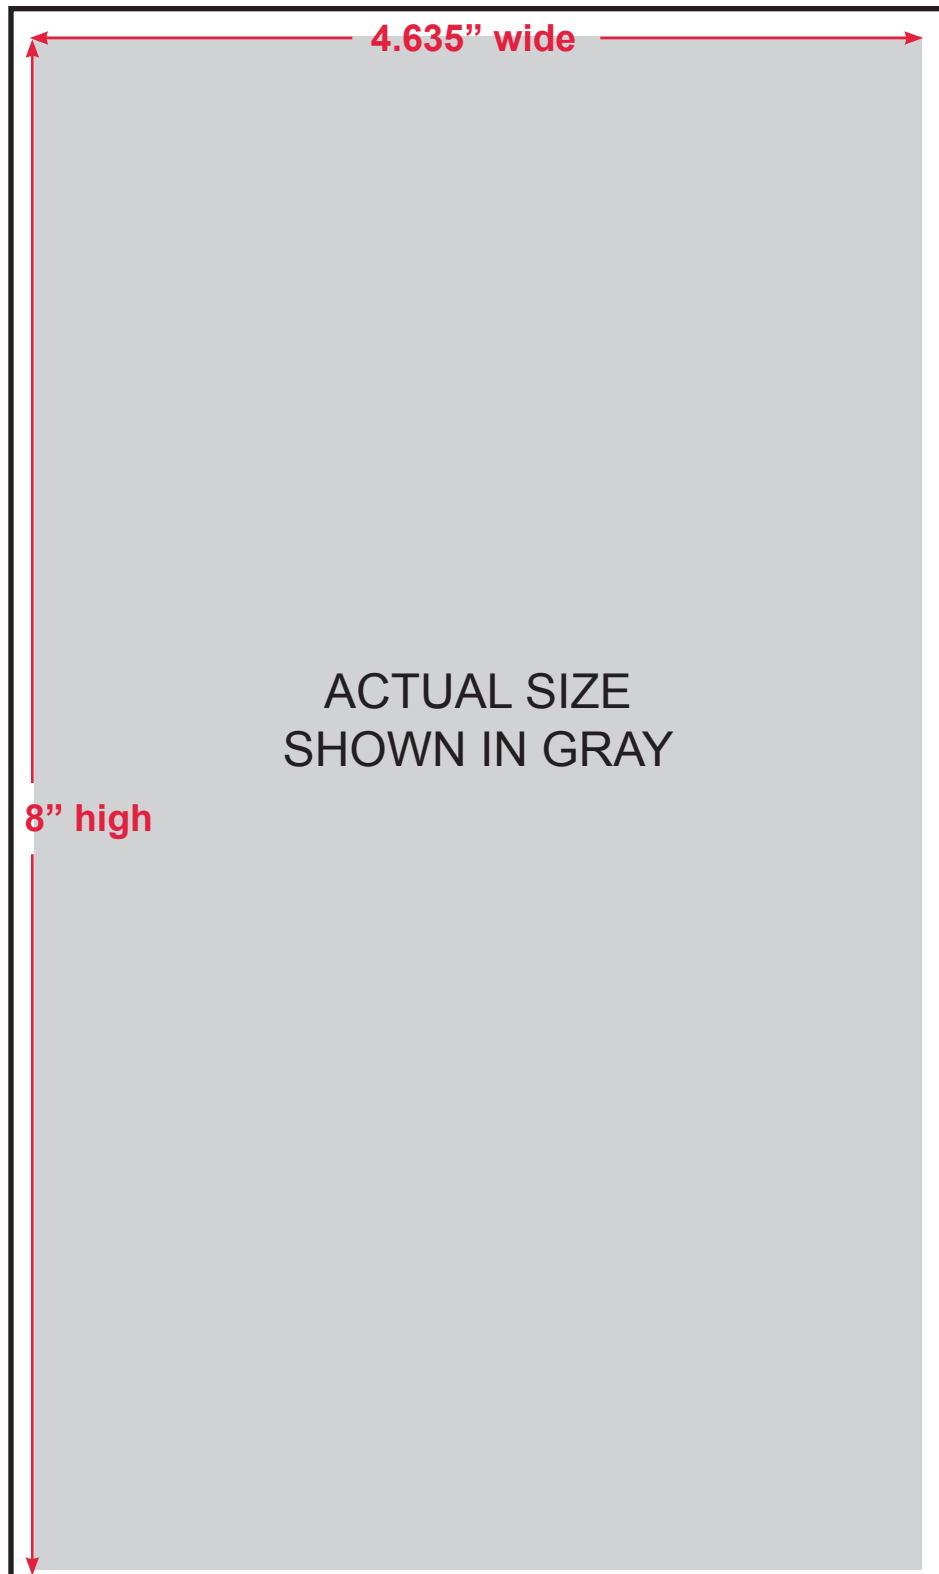

The events listed here support our local community and nonprofits

This space is made possible by